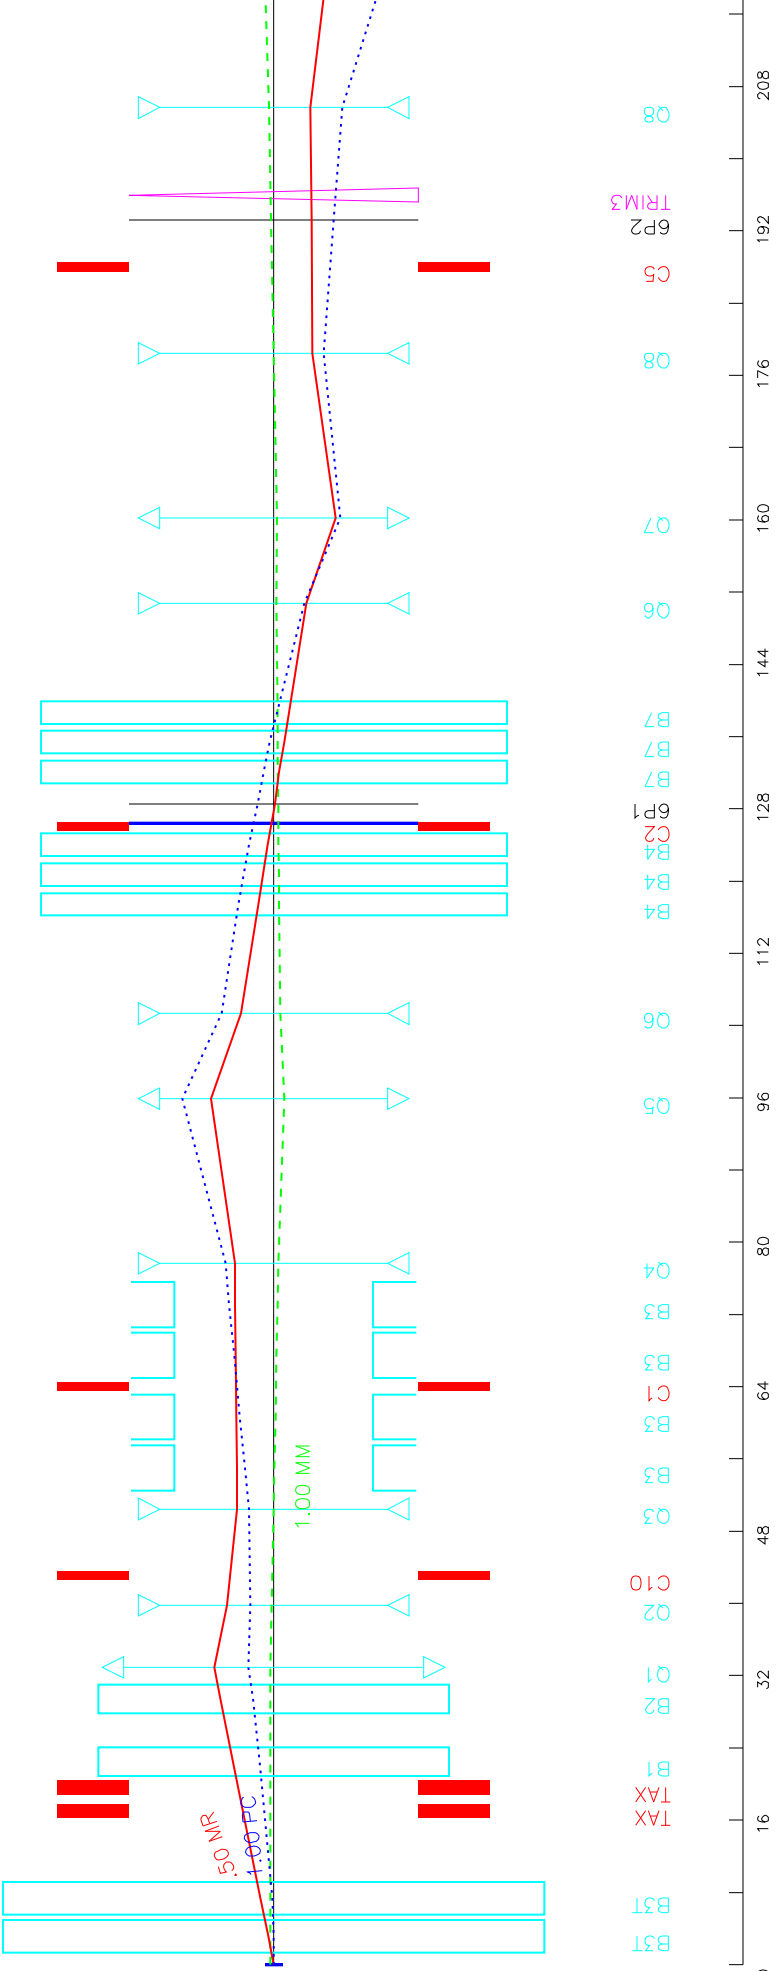

TARGET

T4

H6 - FM for TESTS

TARGET

T4